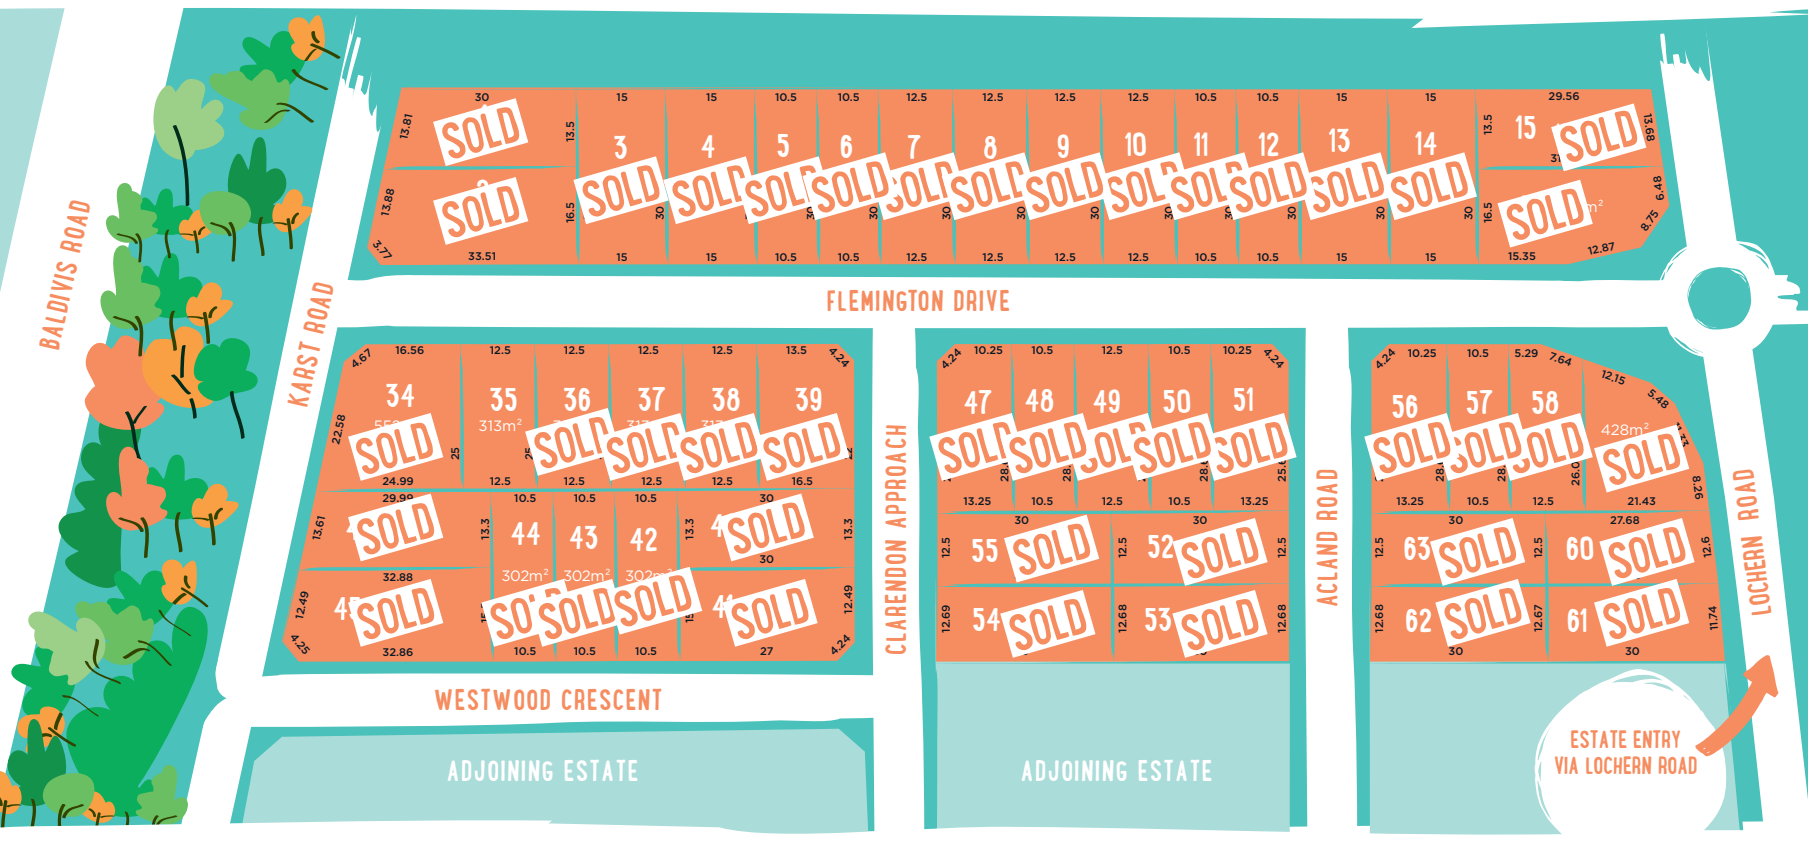

CLAIM YOUR SPOT

Stage 1

545

Contact Kim Yaxley on 0414 772 977 or email kim@parklandheights.com.au
 Call 9333 0890 or visit thesweetspotwa.com.au