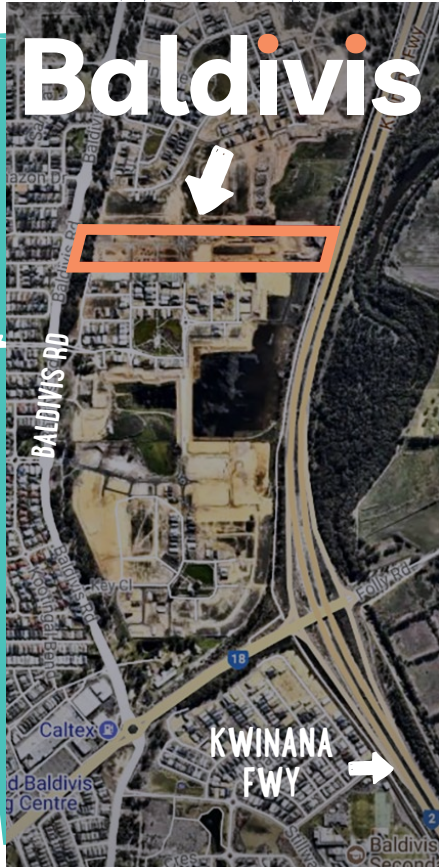

CLAIM YOUR SPOT

Stage 1

545

Contact Kim Yaxley on 0414 772 977 or email kim@parklandheights.com.au
 Call 9333 0890 or visit thesweetspotwa.com.au